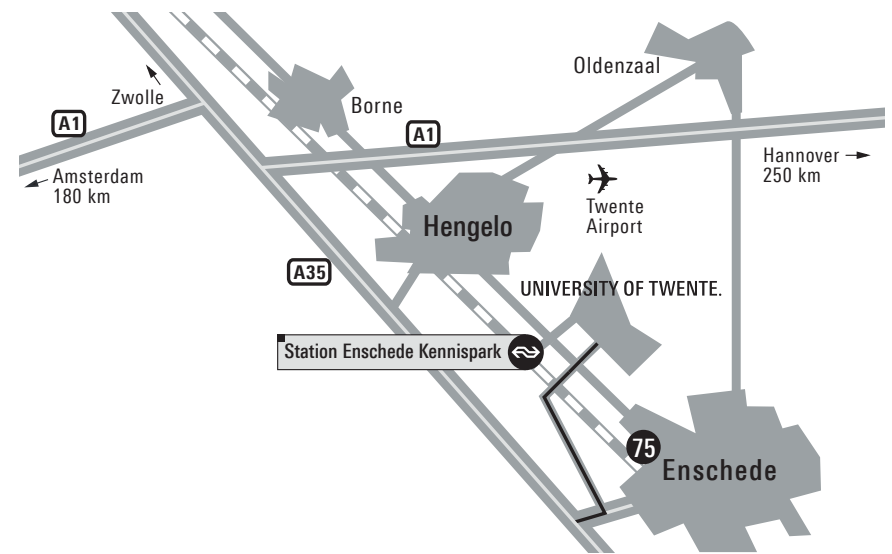

Destination	Building number	Destination	Building number
INSTITUTES			
CTIT Centre for ICT Research in Context	11	Kennispark Twente (via parking Hengelosestraat)	17
ELAN	41	Library, IT & Archive (LISA)	47
IGS Institute for Governance Studies	10	Mail room	5
ITC Faculty of Geo-Information Science and Earth Observation	75	Main Entrance	2, 3
MESA+ Institute for Nanotechnology	15, 16	Marketing & Communication Department (M&C)	2
MIRA Institute for Biomedical Technology and Technical Medicine	28	Notebook Service Centre (NSC)	9
SERVICE DEPARTMENTS AND FACILITIES			
Acasa (student housing)	58	O&O square	0
Admission Office	47	Physiotherapy (Topvorm Twente)	49
Bicycle workshop 'De 2^e Versnelling'	53	Professional Learning & Development (PLD)	10
Campus Company (reservations & events)	47	Restaurants	12, 42, 47
Central Student Administration (CSA)	47	Science Shop (WeWi)	17
Centre for Educational Support (CES)	47	Security & Info Centre	2
Children's day care centre 'Vlinder' (Catalpa)	60	Shops (COOP Supermarket)	51
Culture centre, Vrijhof	47	Sports centre	49
Delivery	5	Strategy & Policy (S&B)	2
DesignLab	17	Student Counsellors, Councelling Service & Student Psychologists	47
Exam Hall (Therm)	69	Student Restaurant (Mensa)	12
Executive Board (CvB)	3	Student Services & International Office	47
Facility Department (FB)	6	Student Union	48
Faculty Club	42	Studium Generale (SG)	47
Financial and Economic Affairs (FEZ)	2	Study Information Office (SI)	2
General Affairs (AZ)	2	Swimming Pool	49, 57
General Practitioner & Dentist	58	TCP Language Centre (TCP)	47
Hair Dresser (De Barreboks)	51	Theatercafé Vrijhof	47
High Tech Factory	46	Twente Academy (Young)	48
Hotel Drienerburgh	44	Twente Graduate School (TGS)	10
Hotel Logica	65	Unionshop	48
Human Resources (HR)	2	UT-Nieuws	47
ICT-Servicedesk	9	UT Athletic Track	47
		Vestingbar	48
		Xerox Service Center	13

Visiting Address

University of Twente
Drienerlolaan 5
7522 NB Enschede

ITC
Hengelosestraat 99
7514 AE Enschede

Postal address

University of Twente
Postbus 217
7500 AE Enschede

Route to the campus / University of Twente?

BY CAR

From the A1 motorway, take the A35 motorway in the direction of Enschede
Take exit 26: Enschede - West / Universiteit
Follow the signs 'Universiteit'

BY TRAIN / BUS

From Enschede railway station: line number 1 in the direction of 'Universiteit Twente'
line number 8 in the direction of Hengelo-Noord
line number 9 in the direction of Hengelo
From Enschede Kennispark railway station: line number 1 in the direction of 'Universiteit Twente'
From Hengelo railway station: line number 9 in the direction of Enschede
line number 15 in the direction of 'Universiteit Twente'
line number 16 in the direction of 'Universiteit Twente'

For more information, please visit www.9292.nl

Route to faculty ITC 75

Follow the route to the University
After the roundabout, turn right (follow 'Centrum')
After 3 km, you will find the ITC building at your right-hand side