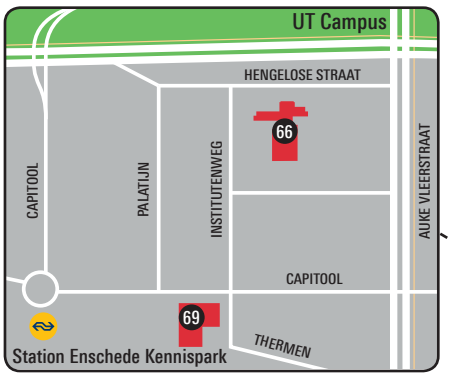

MAP OF THE UNIVERSITY OF TWENTE

| | | | | | | | |
|----------------------|----|-------------------------|----|------------------------|----|--------------------|----|
| Bastille (BA) | 48 | Erve Holzik (ER) | 40 | Kleinhorst** (KH) | 23 | Schuur (SR) | 43 |
| Blokhutten (BL) | 63 | Faculty Club (FC) | 42 | Linde (LI) | 61 | Seinhuis (SH) | 7 |
| BMC (BI) | 32 | The Gallery (GY) | 17 | Logica (LO) | 65 | Sky (SK) | 51 |
| Boerderij Bosch (BB) | 62 | Garage (GA) | 5 | Meander** (ME) | 27 | Sleutel (SL) | 58 |
| Box (BO) | 53 | Hal B (HB) | 13 | Mondriaan (MO) | 59 | Spiegel (SP) | 2 |
| BTC (BTC) | 66 | High Tech Factory (HTF) | 46 | Nanolab* (NL) | 16 | Sportcentrum (SC) | 49 |
| Buitenhorst** (BH) | 29 | Hogedruklab (HD) | 8 | Noordhorst** (NH) | 24 | Stall (ST) | 63 |
| Carillon (CN) | 4 | Hogekamp (HO) | 45 | O&O plein (OO) | 0 | Technohal (TH) | 18 |
| Carre* (CR) | 15 | Horstring** (HR) | 21 | Oosthorst** (OH) | 26 | Teehuis (TH) | 14 |
| Citadel (CI) | 9 | Horsttoren (HT) | 20 | Openluchttheater (OUT) | 56 | Tennispark (TP) | 64 |
| Cubicus (CU) | 41 | ITC (ITC) | 75 | Paviljoen (PA) | 6 | The Gallery (GY) | 17 |
| Drienerburght (DR) | 44 | Keet (KT) | 30 | Ravelijn (RA) | 10 | Therm (TM) | 69 |
| | | | | | | Trial-terrein (TT) | 39 |
| | | | | | | Vleugel (VL) | 3 |
| | | | | | | Vlinder (VI) | 60 |
| | | | | | | Vrijhof (VR) | 47 |
| | | | | | | Waaier* (WA) | 12 |
| | | | | | | Westhorst** (WH) | 22 |
| | | | | | | Windpark (WP) | 31 |
| | | | | | | Zilverling (ZI) | 11 |
| | | | | | | Zuidhorst** (ZH) | 28 |
| | | | | | | Zwembad (ZW) | 57 |

For more information, please visit www.9292.nl

Route to faculty ITC 75

Follow the route to the University
After the roundabout, turn right (follow 'Centrum')
After 3 km, you will find the ITC building at your right-hand side